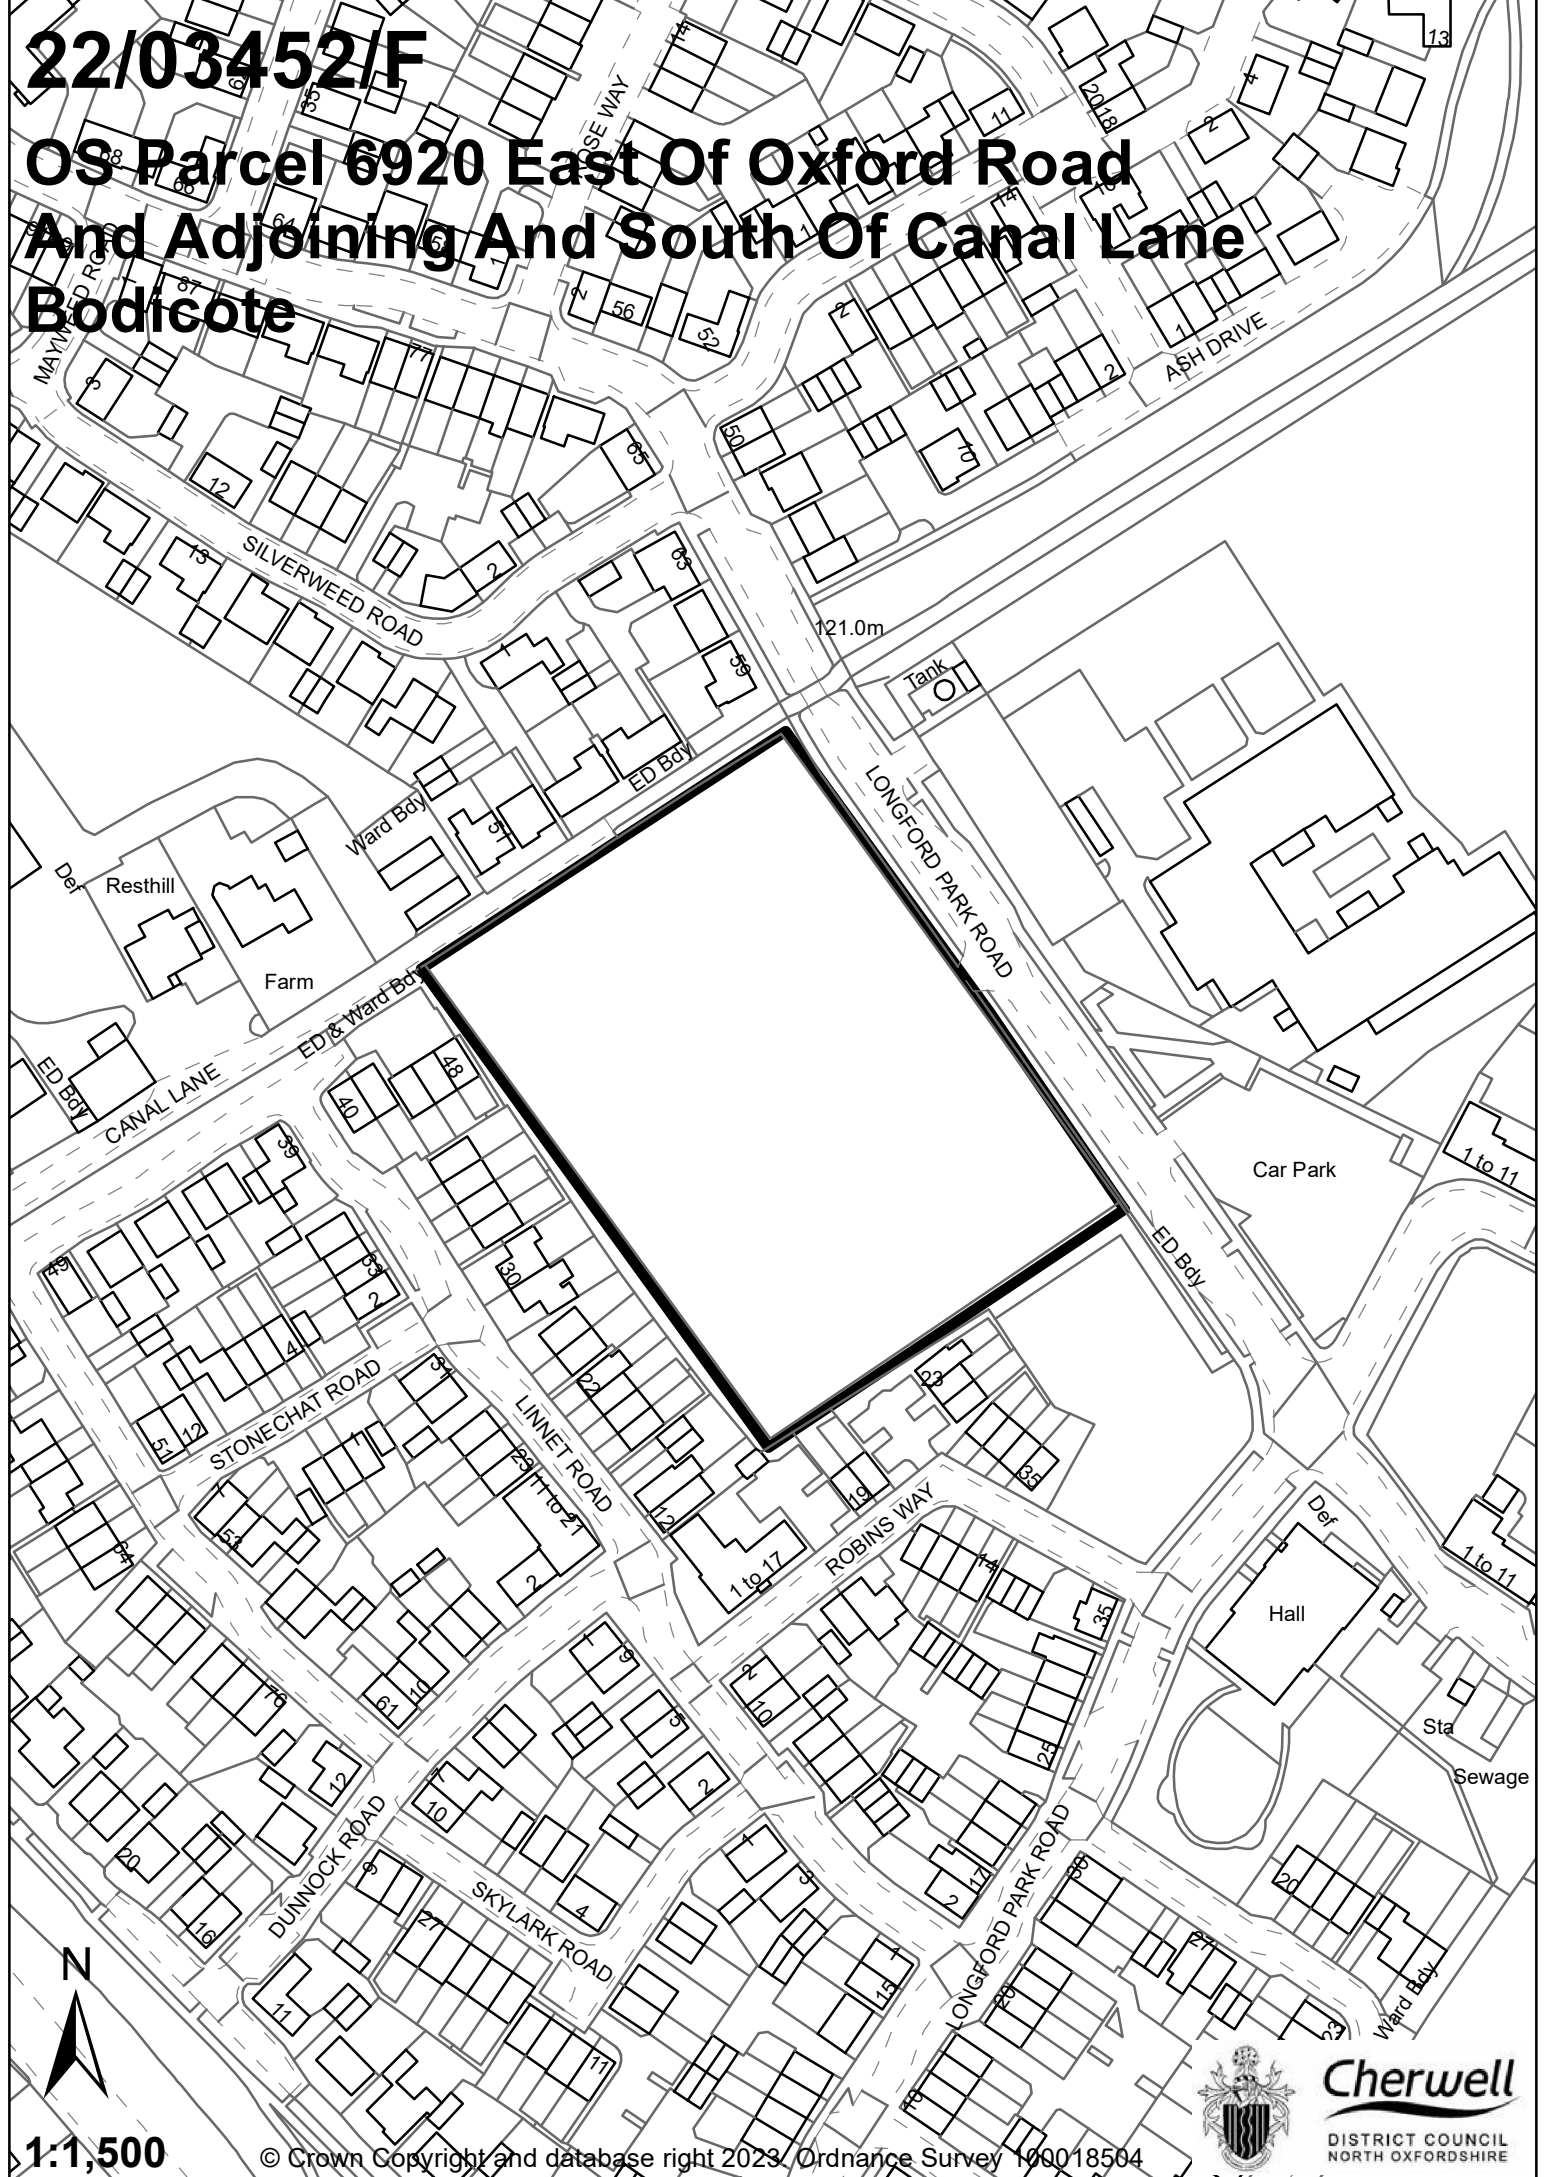

22/03452/F

OS Parcel 6920 East Of Oxford Road And Adjoining And South Of Canal Lane Bodicote

121.0m

1:1,500